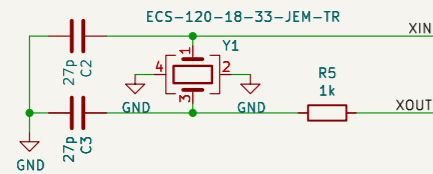

Power

IOs

Keyboard Input

Flash

Crystal

RP2040

Debug Plane IO