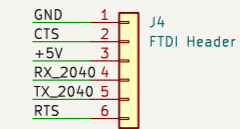

Power

IOs

Keyboard Input

Flash

Crystal

RP2040

Debug Plane IO