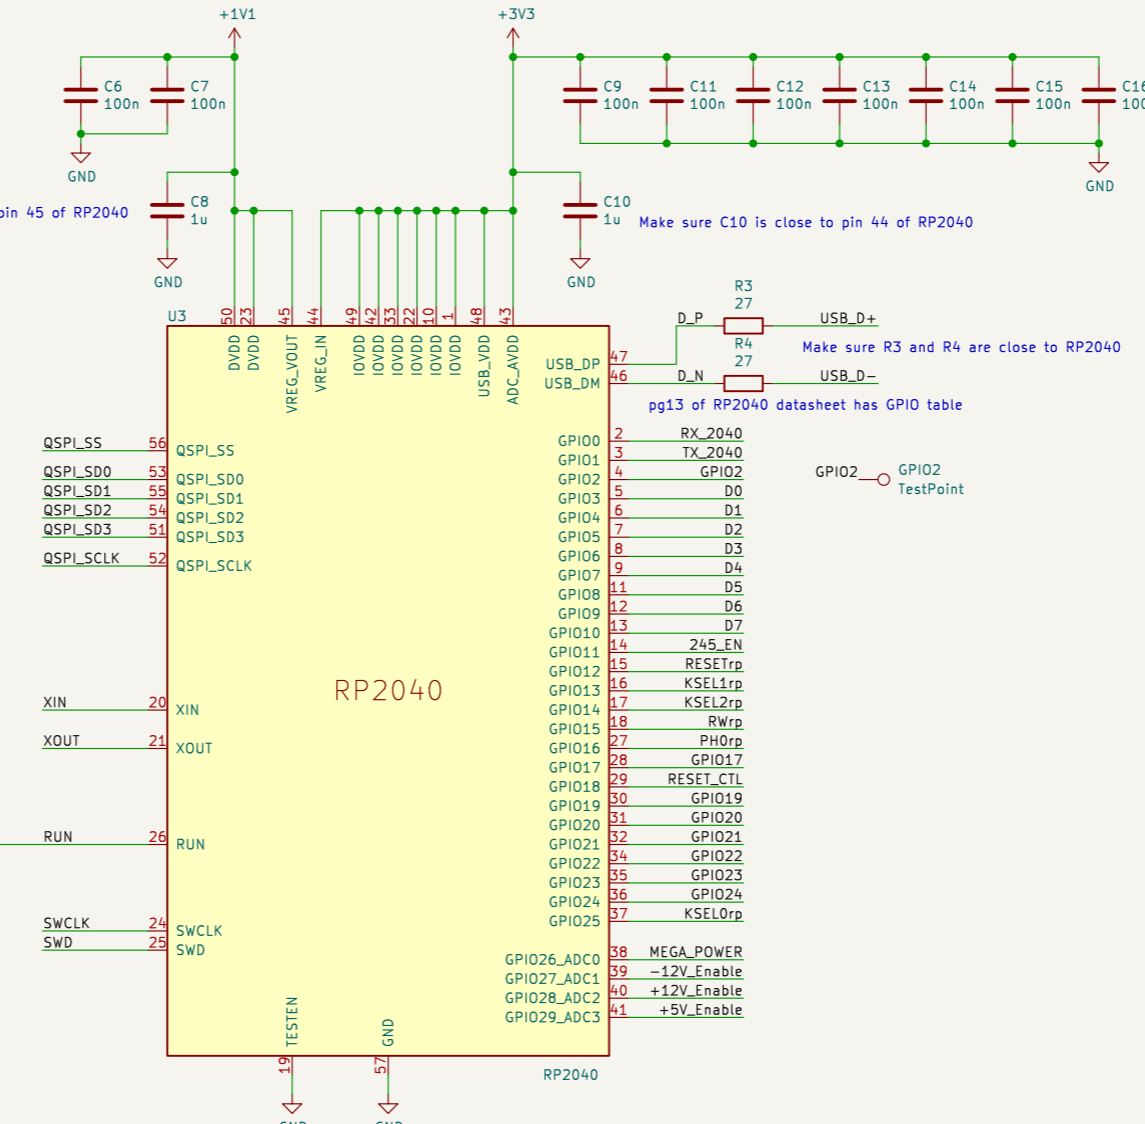

Power

IOs

Keyboard Input

Flash

Crystal

RP2040

Debug Plane IO