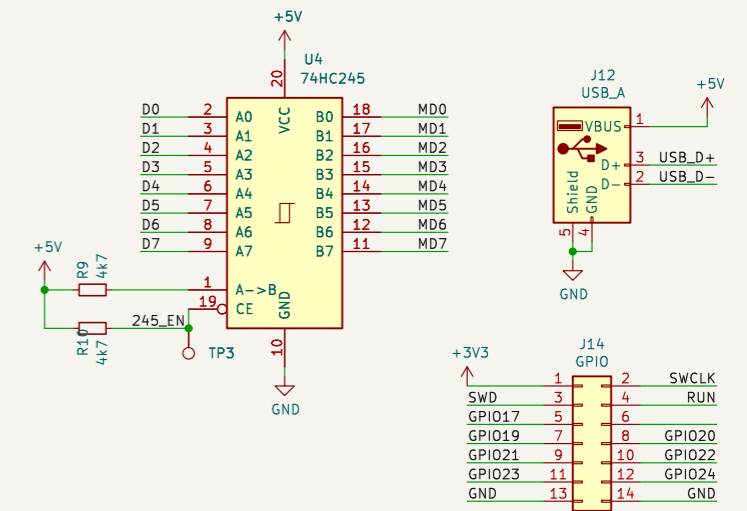

Power

IOs

Keyboard Input

Flash

Crystal

RP2040

Debug Plane IO