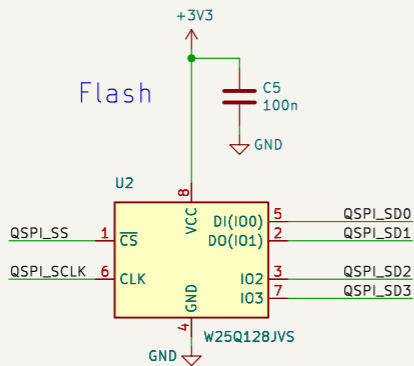

Power

IOs

Keyboard Input

Flash

Crystal

RP2040

Debug Plane IO