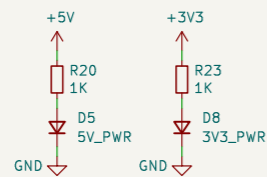

Power

IOs

Keyboard Input

Flash

Crystal

RP2040

Debug Plane IO