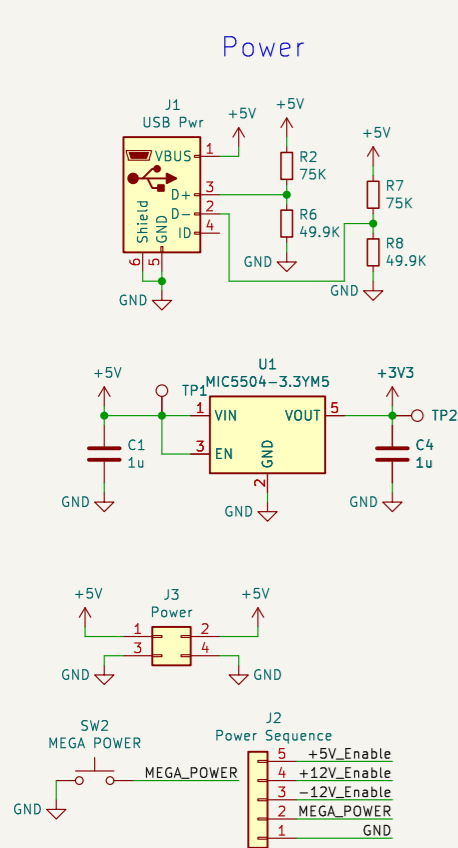

Power

IOs

Keyboard Input

Flash

Crystal

RP2040

Debug Plane IO