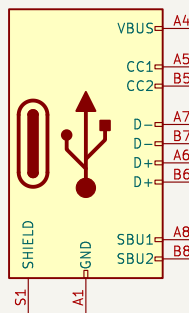

J2  
USB\_C\_Receptacle\_USB2.0

Physical reset switch

TRRS or USB-C split comms

AudioJack4dpb

Rotary encoders