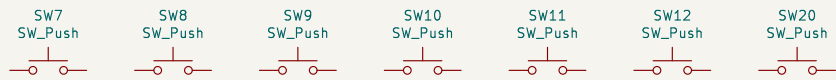

J2  
USB\_C\_Receptacle\_USB2.0

Physical reset switch

TRRS or USB-C split comms

AudioJack4dpb

Rotary encoders