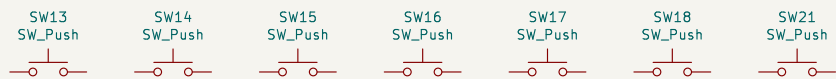

J2  
USB\_C\_Receptacle\_USB2.0

Physical reset switch

TRRS or USB-C split comms

AudioJack4dpb

Rotary encoders